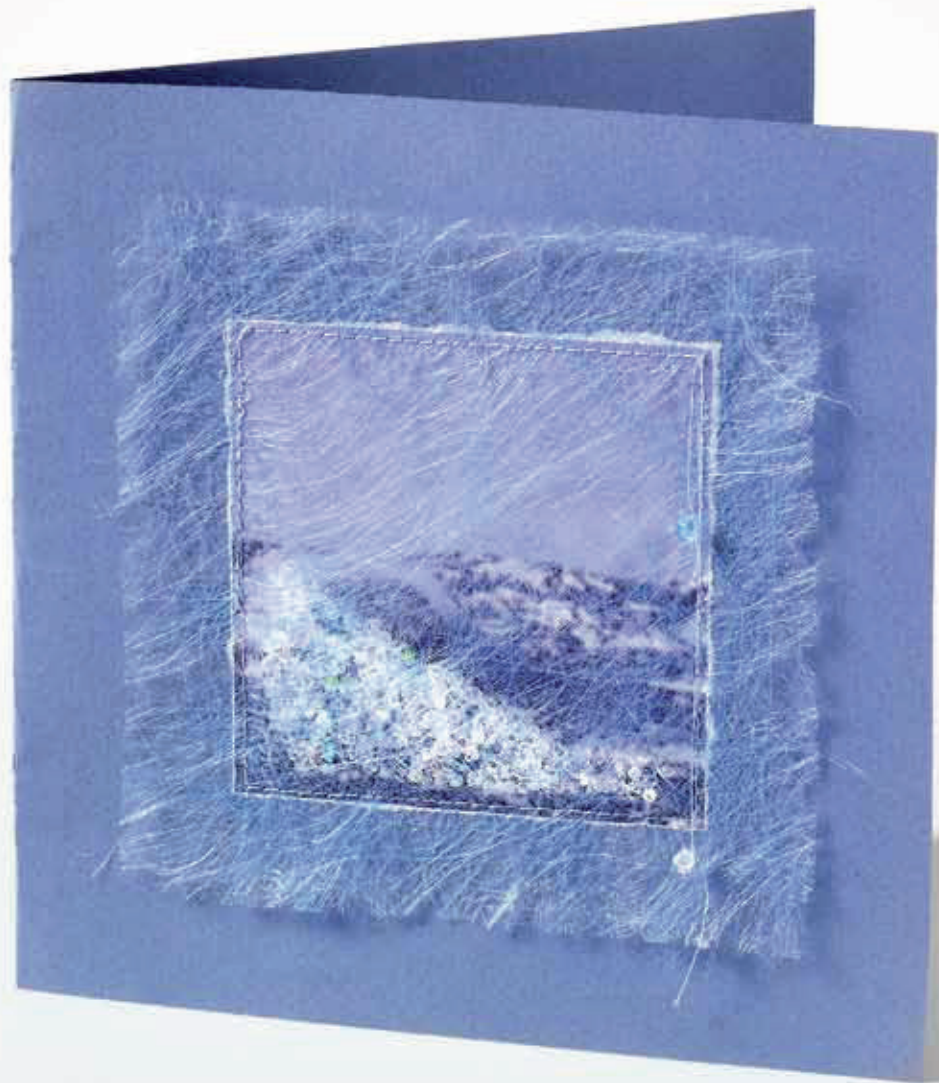

CREATE
YOUR STYLE
with SWAROVSKI ELEMENTS

GREETING CARD
SEA WAVES