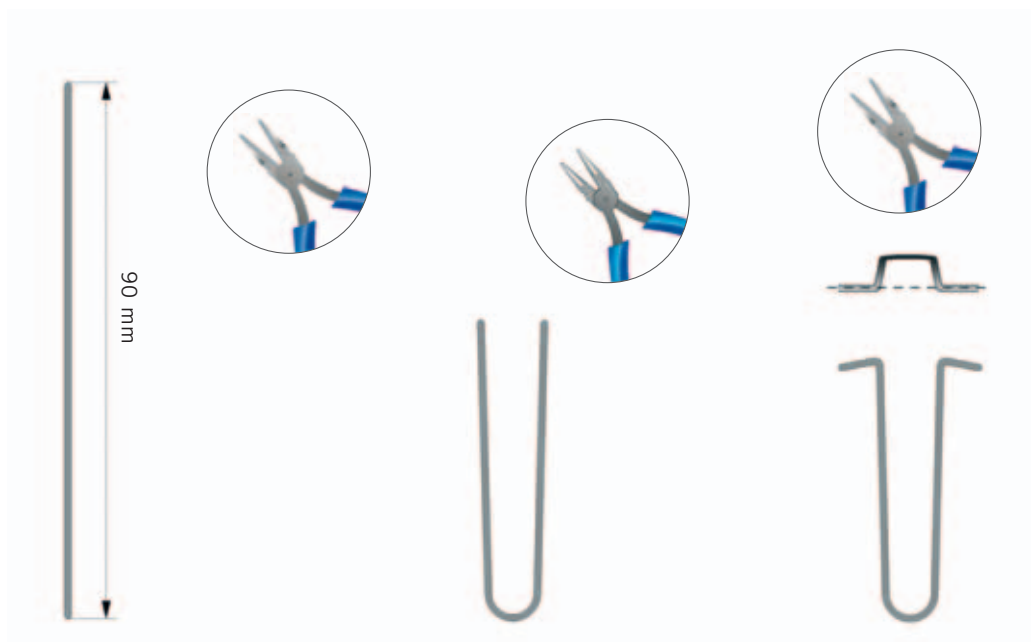

CREATE
YOUR STYLE
with SWAROVSKI ELEMENTS

OCEAN DROP NECKLACE

OCEAN DROP NECKLACE

SWAROVSKI ELEMENTS

Article	Product Group	Article No.	Amount	Size	Color	Color Code	Supplies
	Beads	5000	40	8 mm	Caribbean Blue Opal	397	Wire, silver, 0.8 or 1 mm, 400 cm
							Tools
							Chain nose pliers
							Diagonal cutters
							Round nose pliers

STEP 1

STEP 2