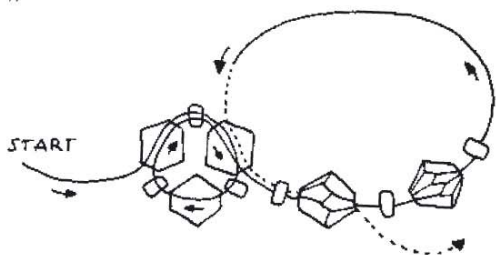

LIME STRINGED BRACELET

by Donatella Ciotti, Italy

Components

Beads
Art. 5301
Lime

Material

Nylon thread 0,3mm
Carabiner
Eyelets

1.

2.